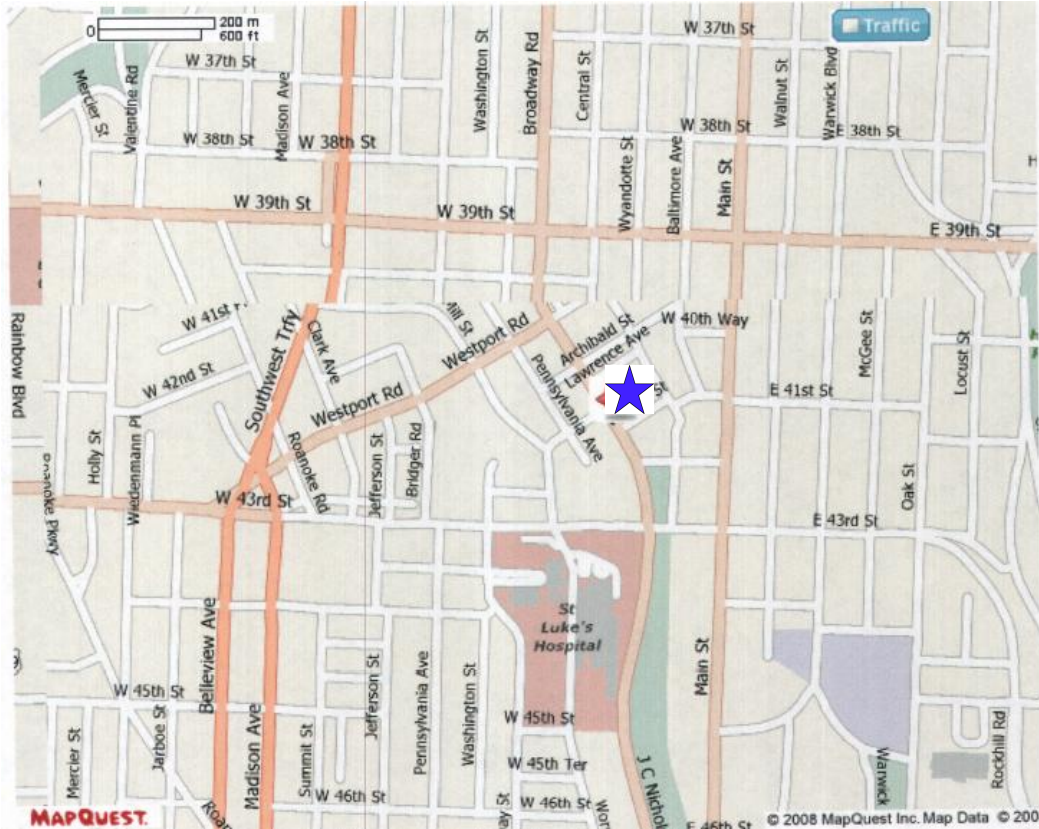

### From the East,

Take I-70E to I-35 S  
Take exit 1B on the left, toward Broadway  
Turn slight left onto Broadway  
Arrive at 4181 Broadway

### From the North

Take I-35S to exit 1B on the left, toward Broadway  
Turn slight left onto Broadway  
Arrive at 4181 Broadway

### From the Southwest

I-35N to Rainbow Blvd/7<sup>th</sup> St  
Turn right and go South on Rainbow to 39<sup>th</sup> St  
Turn left and go East to Broadway  
Turn right and go two blocks South  
Arrive at 4181 Broadway

### From the West,

Take I-70W to I-35 S  
Turn slight left onto Broadway  
Arrive at 4181 Broadway