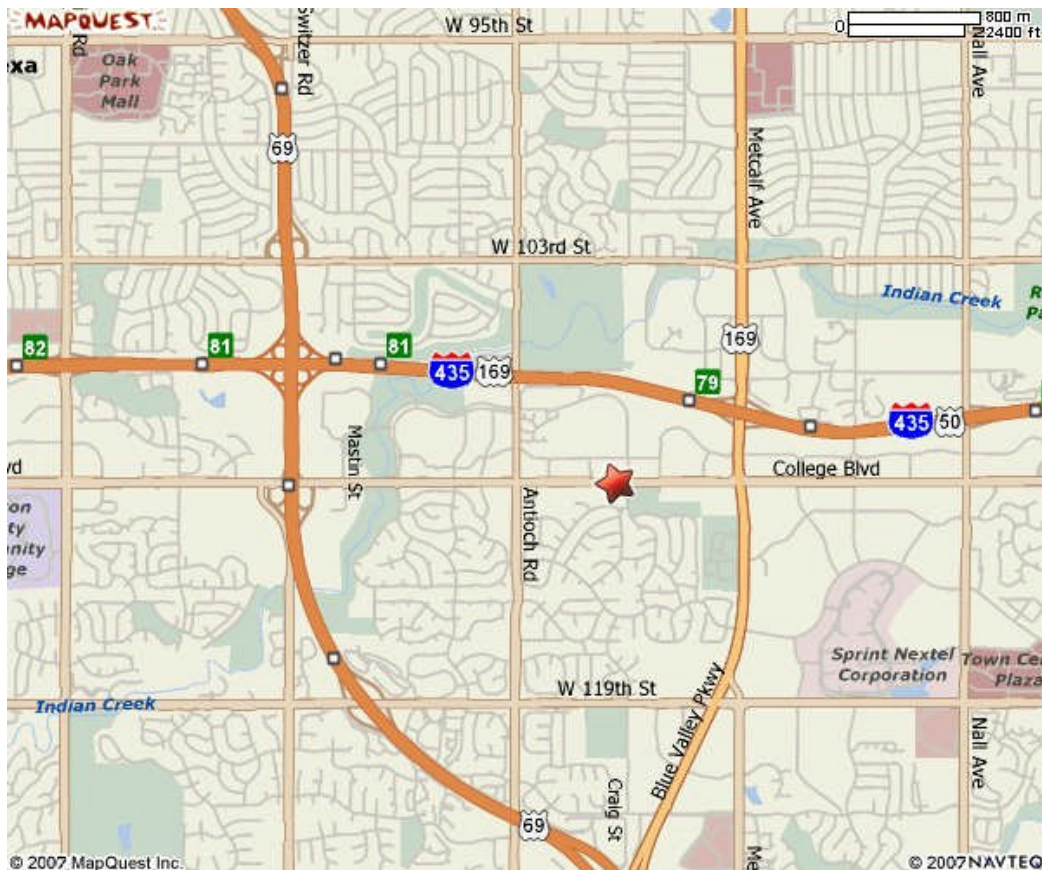

Our Overland Park office is located at 7950 College Boulevard, Overland Park, KS. 66210. Follow these directions to our office.

From the East, Northeast, or Southwest:

Follow 1-435 West to the US-169/Metcalf exit; turn left onto Metcalf Avenue (0.3) miles to College Boulevard. Turn right onto College Boulevard (0.5) miles to 7950 College Boulevard.

See other side for directions from the North, Northwest or Southwest.

From the North, Northwest or Southwest:

At the 1-35/I-435 intersection, go East on I-435 to US-169/Metcalf Avenue and exit on Exit 79. Turn right onto Metcalf Avenue (0.2 miles) to College Boulevard. Turn right onto College Boulevard and follow to 7950 College Boulevard, approximately 0.5 miles from Metcalf and before Antioch.