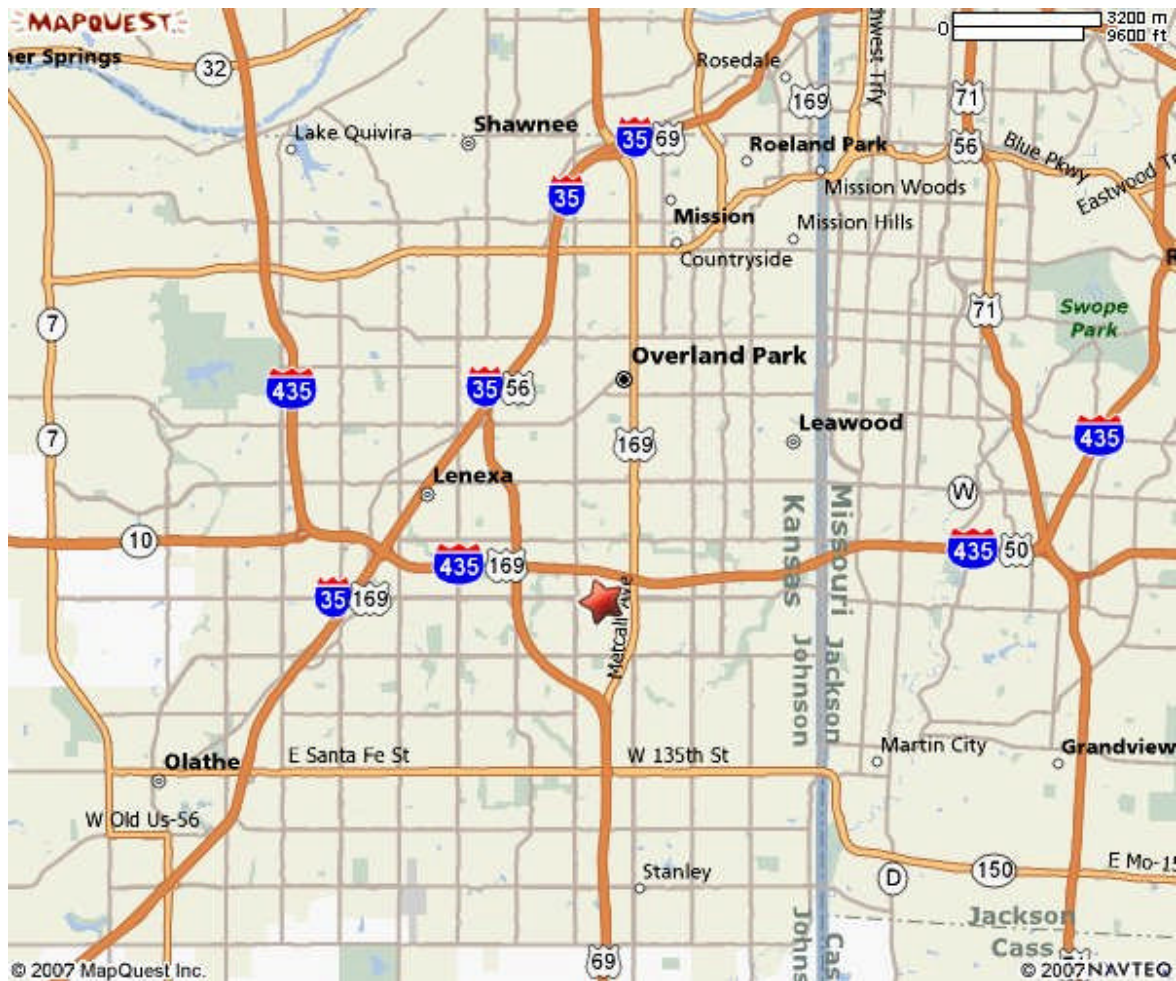

Our Overland Park office is located at 7950 College Boulevard, Overland Park, KS. 66210. Follow these directions to our office.

From the East, Northeast, or Southwest:

Follow 1-435 West to the US-169/Metcalf exit; turn left onto Metcalf Avenue (0.3) miles to College Boulevard. Turn right onto College Boulevard (0.5) miles to 7950 College Boulevard.

See other side for directions from the North, Northwest or Southwest.

From the North, Northwest or Southwest:

At the 1-35/I-435 intersection, go East on I-435 to US-169/Metcalf Avenue and exit on Exit 79. Turn right onto Metcalf Avenue (0.2 miles) to College Boulevard. Turn right onto College Boulevard and follow to 7950 College Boulevard, approximately 0.5 miles from Metcalf and before Antioch.